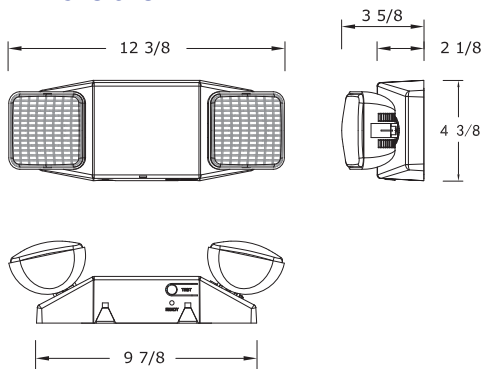

MAGMELS

Micro Adjustable LED Square-Head Emergency Lights

Magnalux's MAGMELS series model offers a fully adjustable LED lamp head, along with a contemporary design, quick installation and premium options, in a stylish and economical package.

Features

- Dual-voltage input 120V/277V
- Maintenance-free nickel-cadmium battery
- Energy-saving LED
- Optional Self-Diagnostic version monitors battery/charger failure, battery disconnect and lamp failure
- Optional Remote-Capable version offers up to an additional 2.3 Watts for 90 minutes
- Injection-molded, high-impact, UV-stabilized, UL94 V-0 thermoplastic construction in white or black finish
- Universal J-box pattern knock-out
- Universal mounting plate with quick-connect feature
- Fully adjustable glare-free lamp heads
- Two factory-installed LED lampheads
- UL 924 listed for damp location

Dimensions

Ordering Information

Series	Finish	Options	Example Cat #
MAGMELS	W = White B = Black	RC = Remote Capable ¹ SD = Self Diagnostic ¹	MAGMELSWSD

¹ Options may be combined